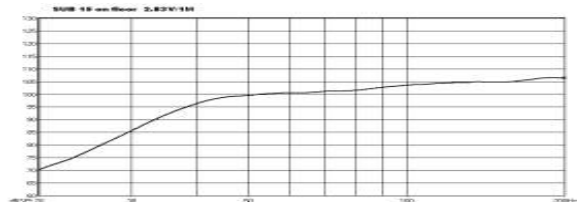

nominal impedance: 4 Ohms

sensitivity: 103 dB/1W/1m (on floor)

frequency response: 40-100Hz+-3dB
35Hz at -10 dB

Product specifications

Dimensions : Height: 43cm

Width: 110cm

Depth: 62cm

Net weight : 60kg