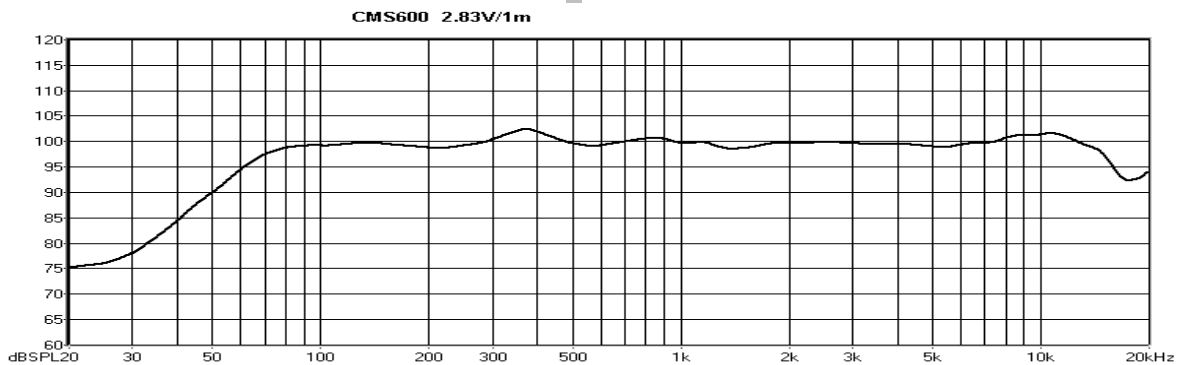

CMS 600

CMS 600

Technical data

power handling : 800 W AES

nominal impedance: 8 Ohms

sensitivity: 100 dB/1W/1m

maxi SPL: 130dB/1m

directivity: 90°H x 60°V

frequency response: 75-16000Hz+-3dB

optional flight case for 2 CMS600

Product specifications

Dimensions : Height: 70cm
Width 43cm
Depth 42cm

Net weight : 30kg

Finish Dark grey acrylic paint

Connectors Neutrik Speakon NL4