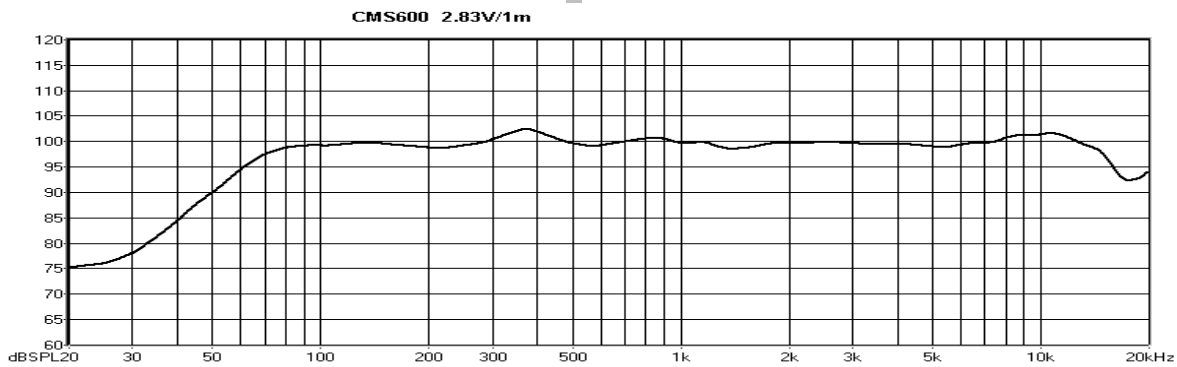

15" neodymium driver

2" neodymium driver

**Constant directivity
90°x 60° waveguide**

Passive crossover

Ergonomic design

Light weight

stage monitor

CMS 600

Technical data

power handling : 800 W AES

nominal impedance: 8 Ohms

sensitivity: 100 dB/1W/1m

maxi SPL: 130dB/1m

directivity: 90°H x 60°V

frequency response: 75-16000Hz+-3dB

optional flight case for 2 CMS600

Product specifications

Dimensions : Height: 70cm

Width 43cm

Depth 42cm

Net weight : 30kg

Finish Dark grey acrylic paint

Connectors Neutrik Speakon NL4

Cabinet construction Baltic Birch plywood